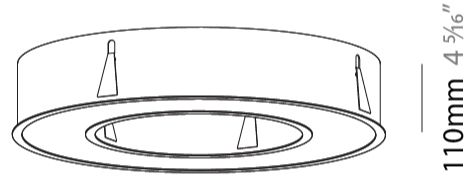

GENERAL

Series: Glorious
Subseries: Glorious
Brand: Prolight
Division: Architectural
Mounting Type: Recessed
Mounting Location: Ceiling
Subcategory: Ambient

PHYSICAL

Shape: Round
Diameter (mm): 770
Diameter (in): 30 ⁵/₁₆
Height (mm): 110
Height (in): 4 ⁵/₁₆
Min. Recessing Depth (mm): 120
Min. Recessing Depth (in): 4 ³/₄
Light Distribution: Direct
Weight (kg): 9.285
Weight (lbs): 20.47
Diffuser: PMMA - Opal or Micro-Prism
Fixture Finish: SSR / BKV / CWI / CRY / HAB / LAG / UFT / ITA / RUA / RUR / MIC / FTG / MYG / TWT / LOD / PUS / FRO / FUP / KIA / POP / BLS / SPG / MEY / GOH / GUM / CHC / COM / ABZ / JAG / OBR / MOS / ROR
Fixture Material: Aluminum
Cut-out Measurements: 760mm / 29 15/16" x 440mm / 17 5/16"

ELECTRICAL

Lamp Type: LED (Zhaga Standard)
Input Wattage (W): 30
Total Output Wattage (W): 24 / 19.2 (3500K)
Dimming: Non-Dimming / Phase Dimming (120Vac only) / 0-10V Dimming
Driver Included: Yes
Driver Location: Integrated
Driver Type: Constant Current - 120 / 277Vac
Driver Class: Class 2
Input Voltage (V): 120 - 277
Constant Current (MA): 350 / 600 (3500K)

LED

Color Temperature (°K): 3000 / 3500 / 4000
Max. Delivered Lumen (lm): 2770 / 2862 / 2920
CRI: >80 CRI
Efficiency (%): 65
Lamp Life (hrs): 50000

OPTICAL

RATINGS AND CERTIFICATIONS

Certified By: Certified for North American Standards
IP rating: IP20

Ø 428mm 16 ⁷/₈ "

Ø 770mm 30 ⁵/₁₆ "

760mm x 440mm
29 ¹⁵/₁₆" x 17 ⁵/₁₆"

120mm
4 ³/₄"

10 - 15mm
³/₈" - ⁹/₁₆"